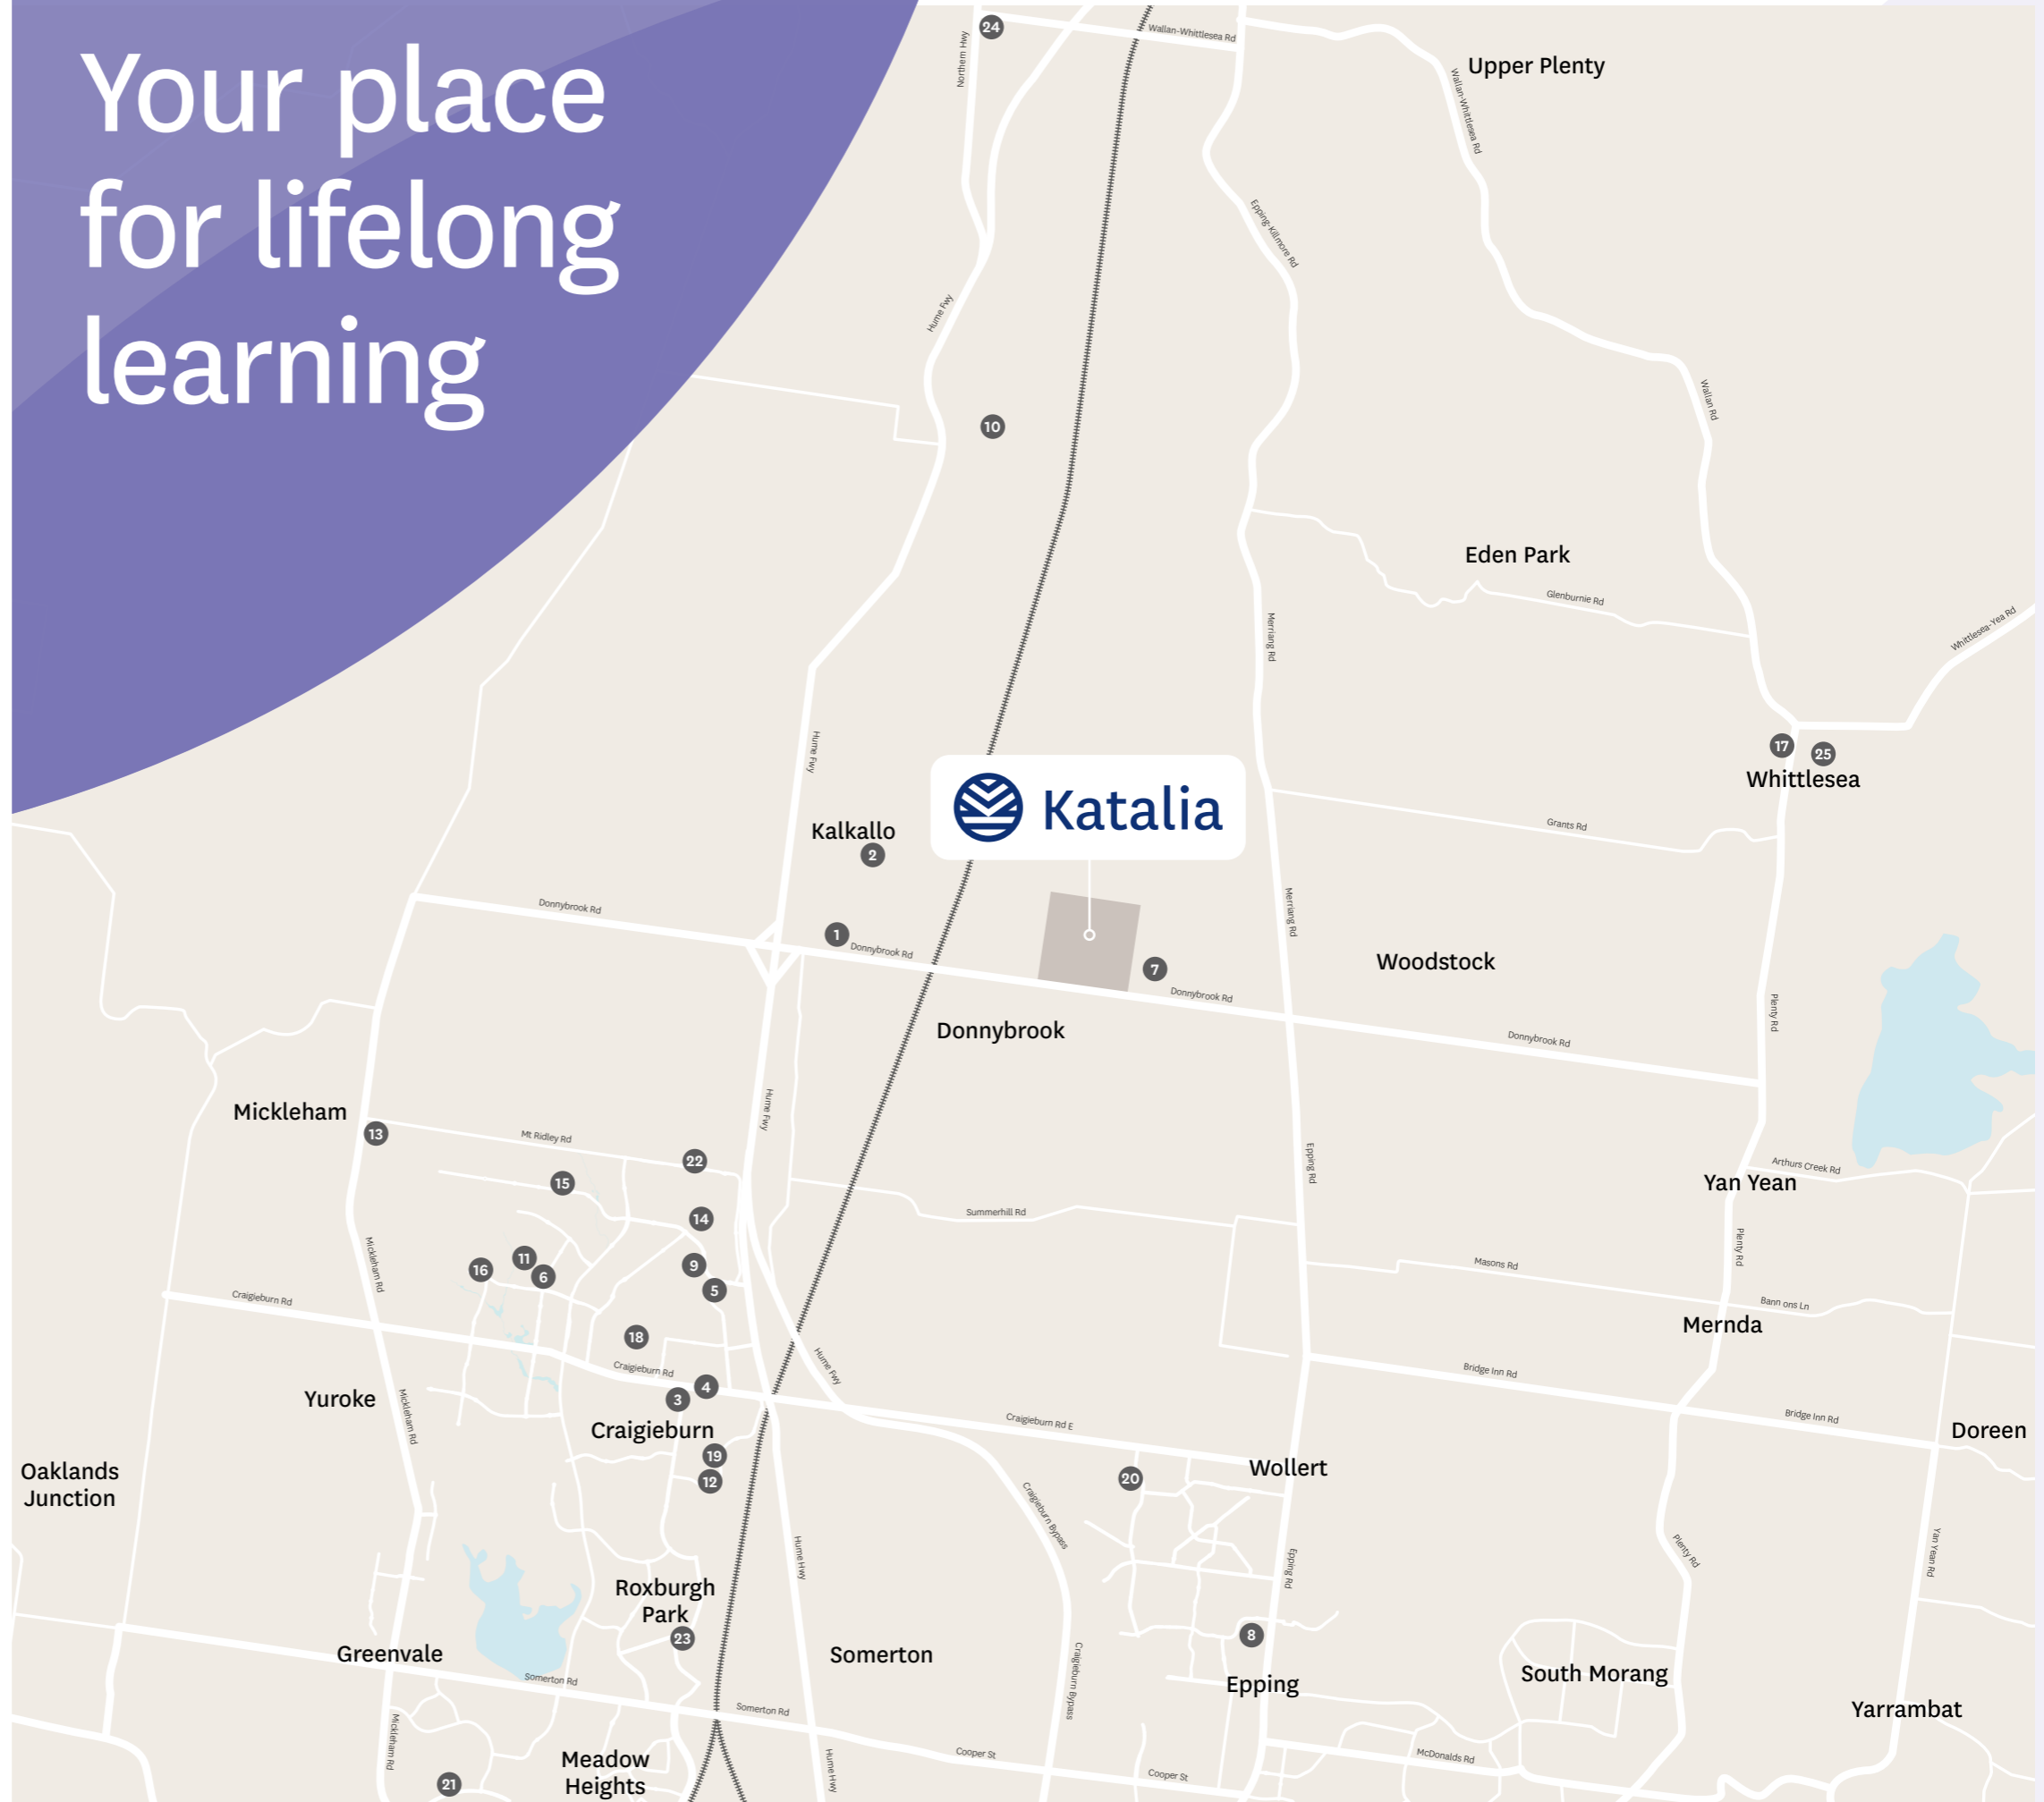

Your place for lifelong learning

This document is supplied for the purpose of providing an impression of Stockland Katalia and the approximate location of existing and proposed third party infrastructure, facilities, amenities, services and destinations, and is not intended to be used for any other purpose. All details, images and statements are based on the intention of, and information available to, Stockland as at the time of publication (April 2020) and may change due to future circumstances. This document is not legally binding on Stockland. Stockland does not give any warranty in relation to any information contained in this document. Stockland does not accept any liability for loss or damage arising as a result of any reliance on this document or its contents.