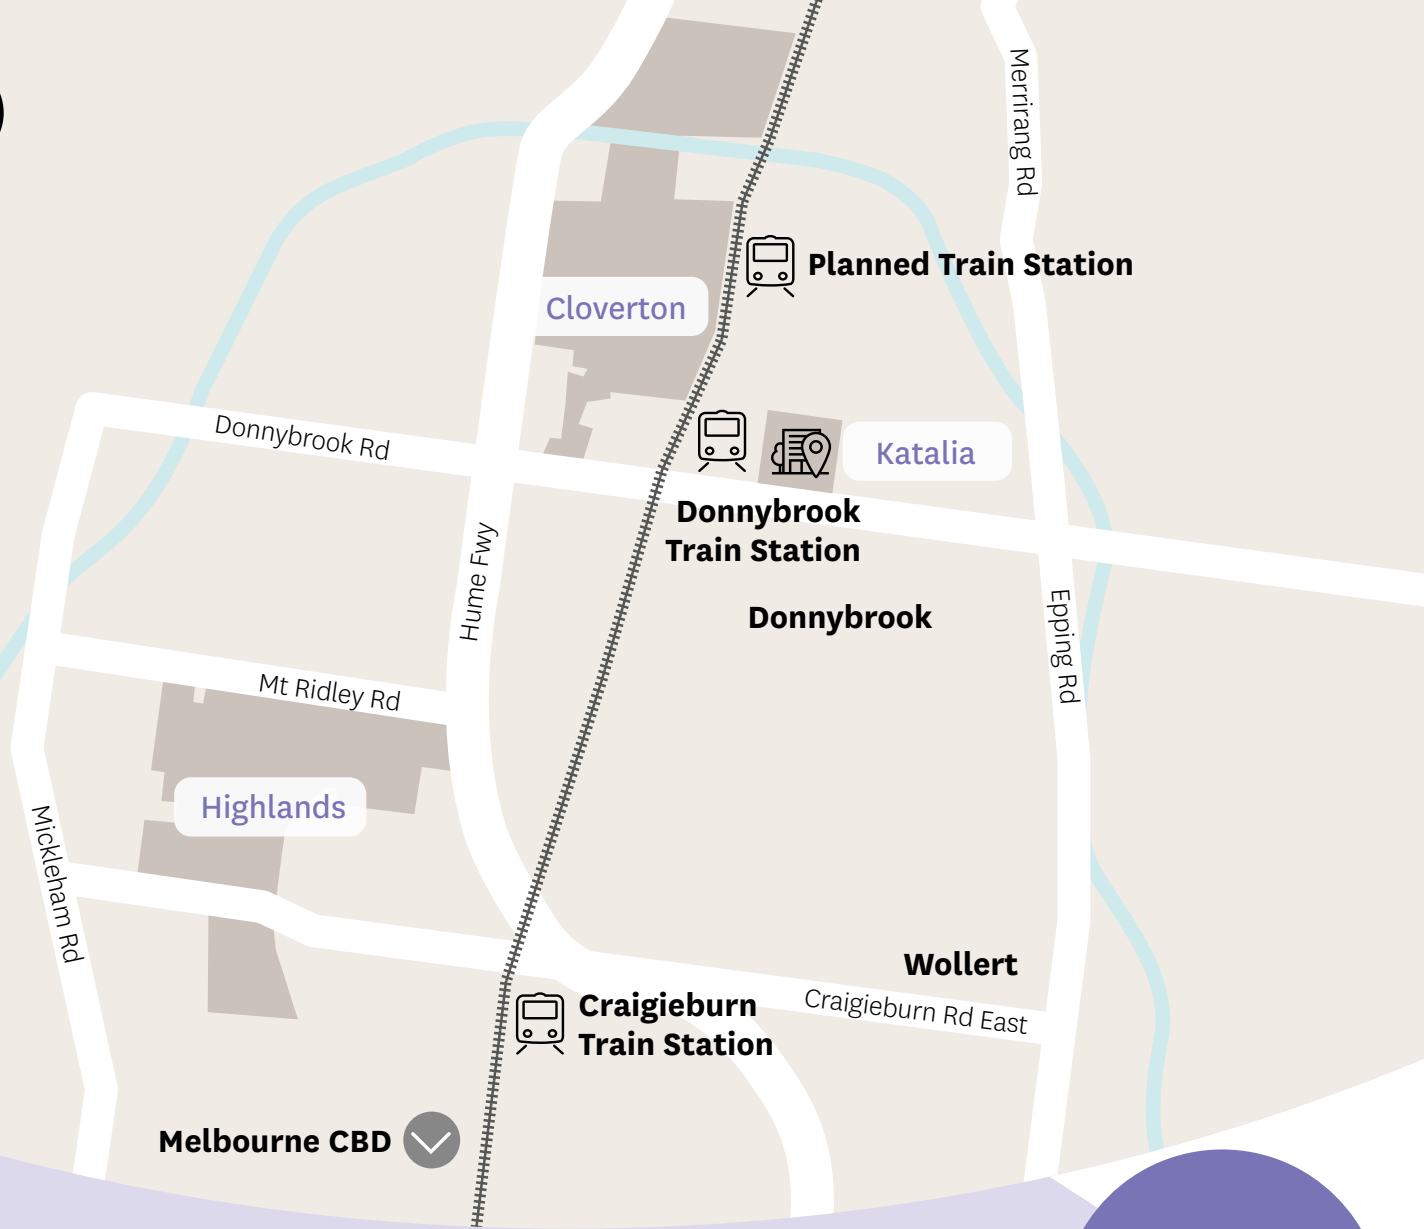

**Your place
for lifelong
learning**

Map supplied for the purpose of providing an impression of Stockland Katalia and the approximate location of existing and proposed third party infrastructure, facilities, amenities, services and destinations, and is not intended to be used for any other purpose. Indications of location, distance or size are approximate and for indicative purposes only. Subject to change. Not to scale

This brochure contains statements based on publicly available information published by the relevant schools referred to within the brochure as at 1/1/20 and may change due to future circumstances.

This brochure is not legally binding on Stockland. Stockland does not give any warranty in relation to any information contained in this brochure, including but not limited to availability of enrolments, academic results and/or facilities available at any listed schools or the quality of those facilities. Stockland does not accept any liability for loss or damage arising as a result of any reliance on this brochure or its contents. Customers should rely on their own enquiries, prior to purchase of land, including as to whether the land is within the relevant school zone and any enrolment criteria.