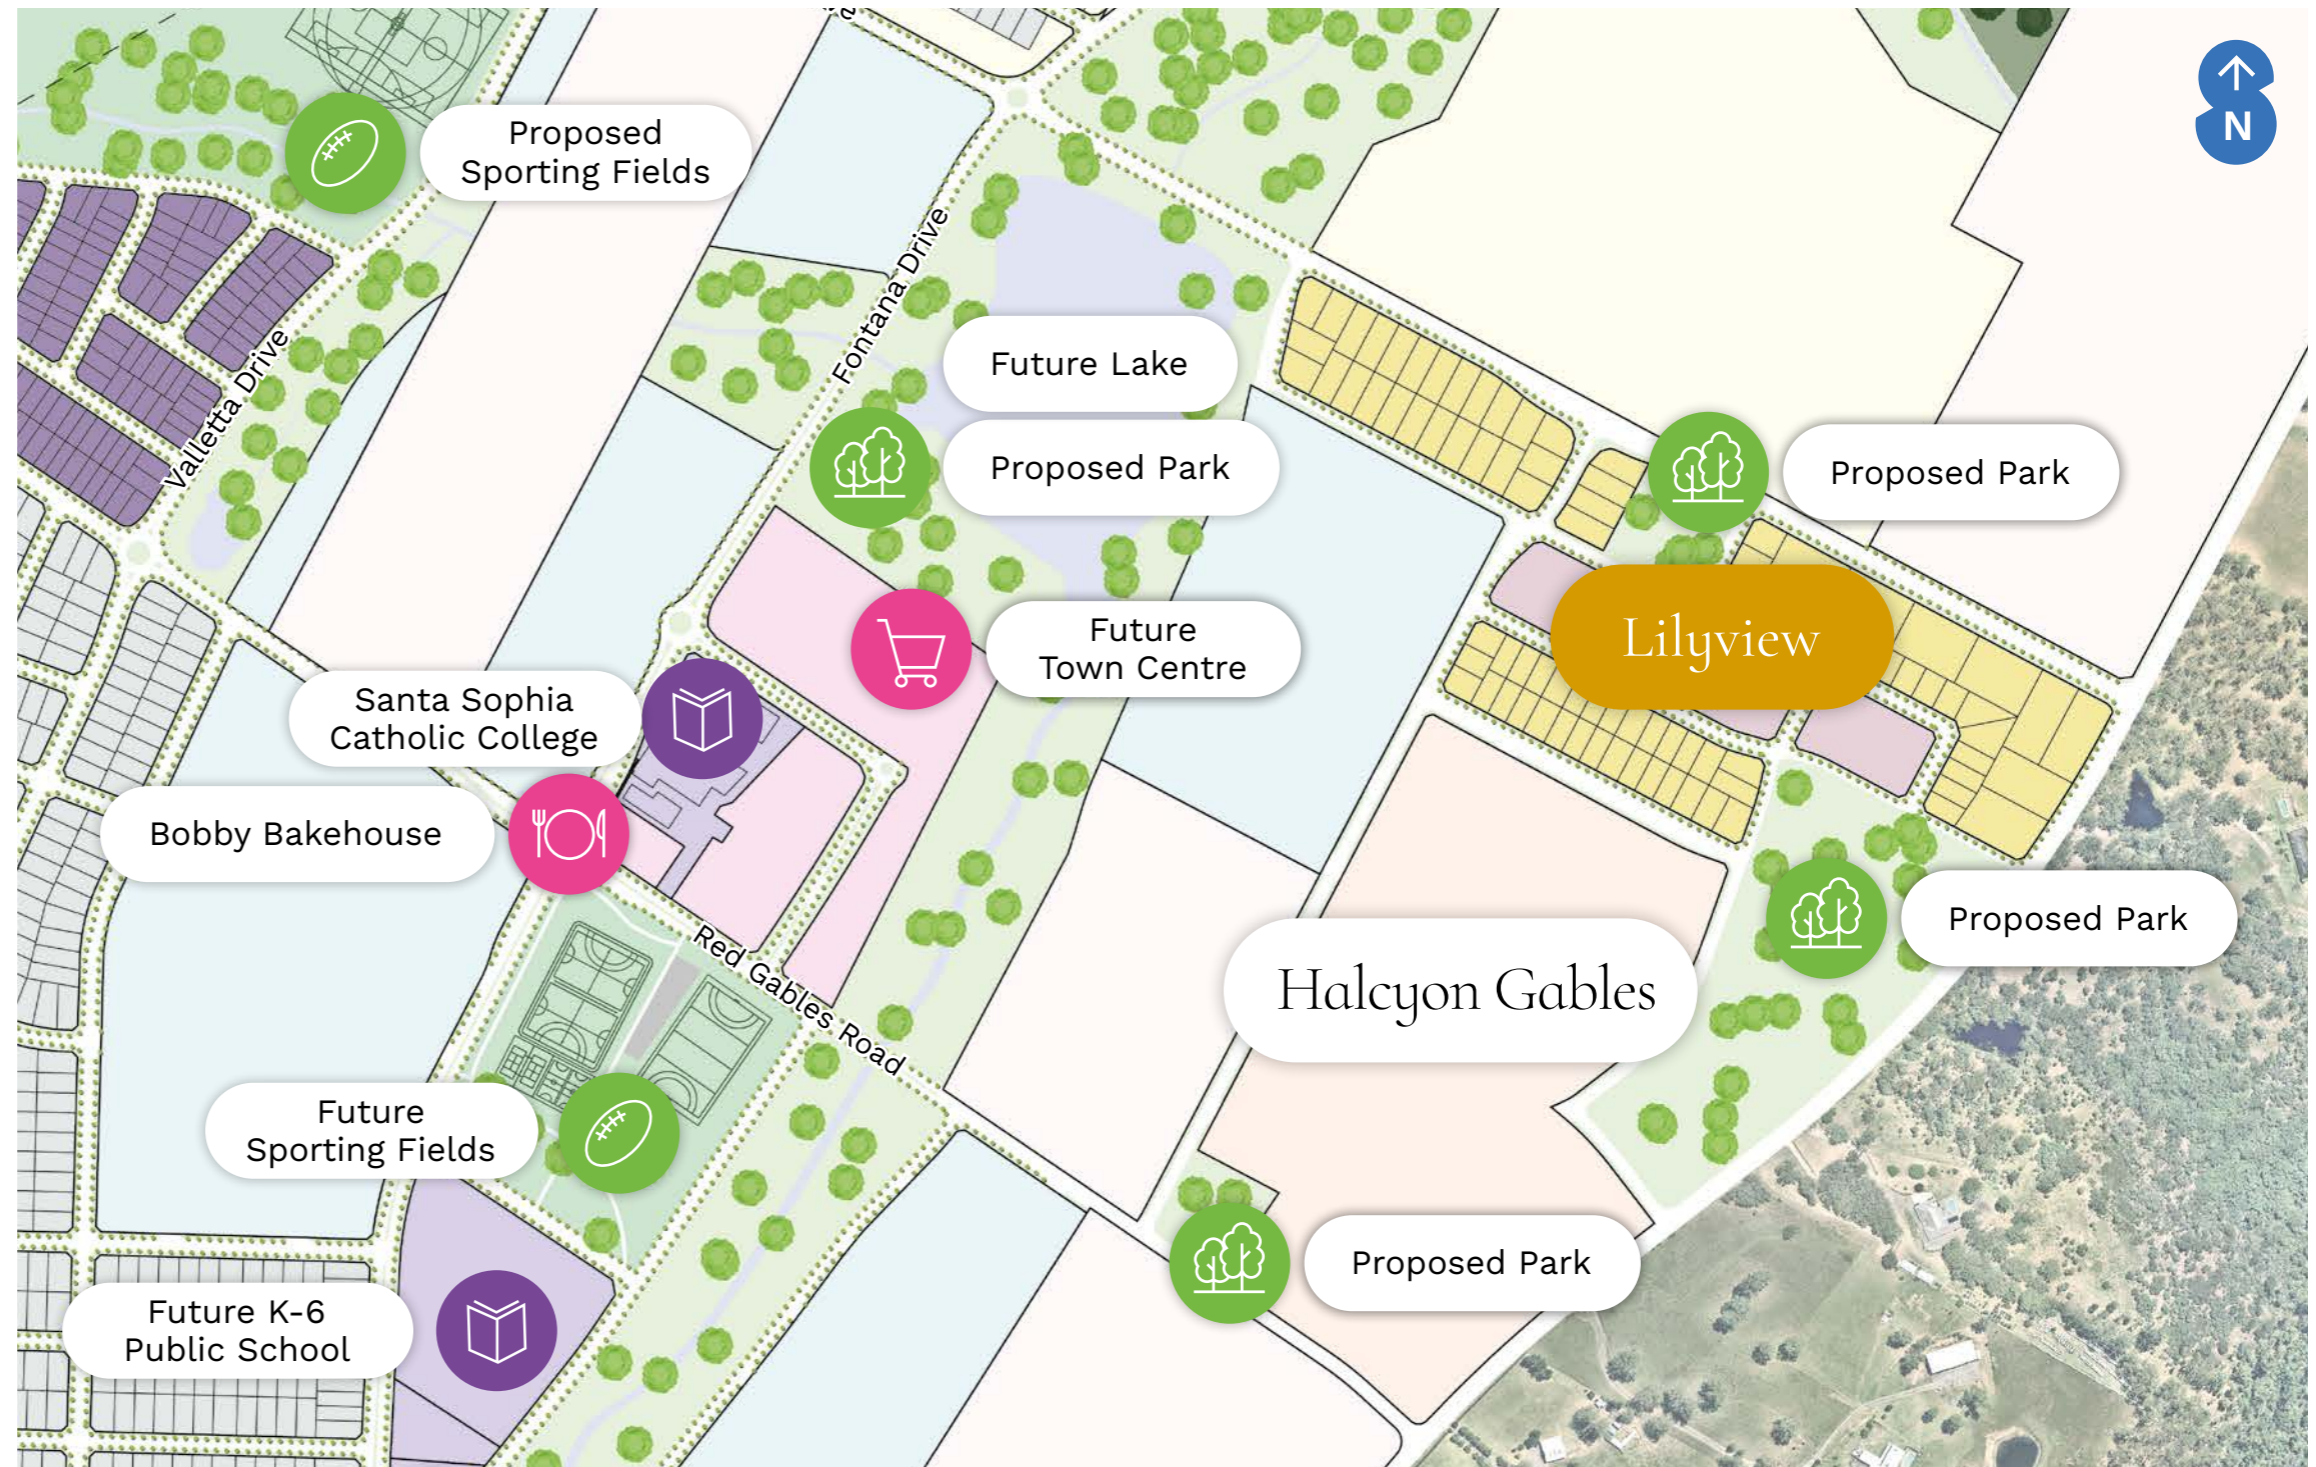

The Gables

Lilyview

Lilyview
 Be in the centre of
 it all at Lilyview,
 where everything
 you need for modern
 living is right at
 your fingertips

A unique setting, where nature meets convenience

Tucked between the future lake, green open space and the future town centre, Lilyview is surrounded by all the best parts of life at The Gables.

Three local parks and approximately 3ha of biodiversity conservation space means you're never far from nature, and schools, shops and sporting fields will be just a stone's throw away. A short stroll past our future lake and its leafy surrounds will lead you straight to the heart of this vibrant community.

On top of that, you'll find expansive, level lots where you can create the home of your dreams, and quiet neighbourhood streets where kids can play and even walk to school.

It's an 'everything and more' environment where daily life is easy and families can thrive. Discover Lilyview – the place to be.

All plans, diagrams, photographs, illustrations, statements and information in this brochure, including without limitation the location and size of any lots, are for illustrative purposes only and are based on information available to and the intention of Stockland at the time of creation (June 2024) and are subject to change without notice. No diagram, photograph, illustration, statement or information amounts to a legally binding obligation on or warranty by Stockland and Stockland accepts no liability for any loss or damage suffered by any person who relies on them either wholly or in part. Masterplan supplied for the purpose of providing an impression of Stockland The Gables and the approximate location of existing and proposed third party infrastructure, facilities, amenities, services and destinations, and is not intended to be used for any other purpose. Indications of location, distance or size are approximate and for indicative purposes only. Subject to change. Not to scale.