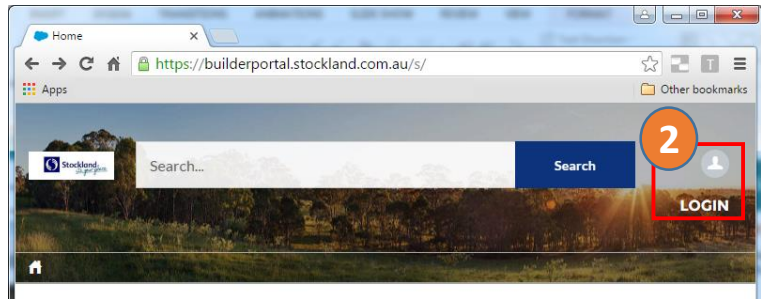

Builder Portal

1. Go to the URL:
<http://builderportal.stockland.com.au/>

2. Click **LOGIN** on the top right.

3. Click **Register Now**

If you have already registered, enter your login details and click Log In.