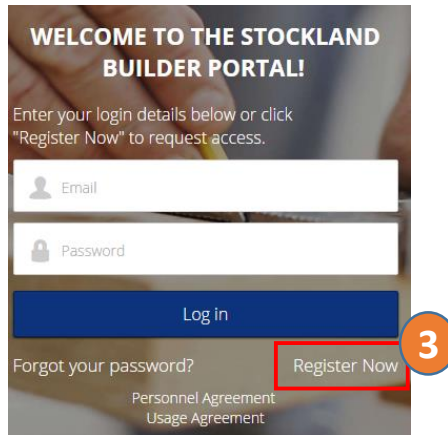

Builder Portal

1. Go to the URL:
<http://builderportal.stockland.com.au/>

2. Click **LOGIN** on the top right.

3. Click **Register Now**

If you have already registered, enter your login details and click Log In.