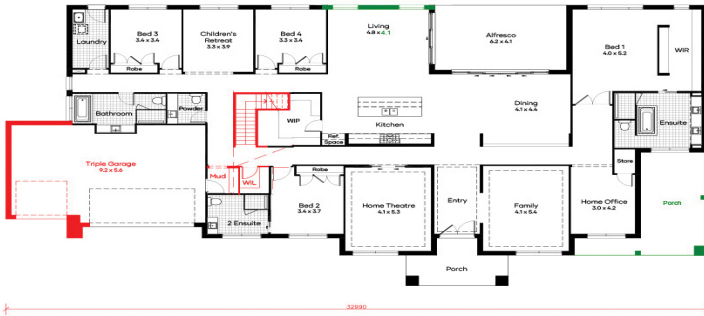

ClarendonHomes

Legend brick veneer light weight cladding Floor Plan Option

Stockland

The Gables